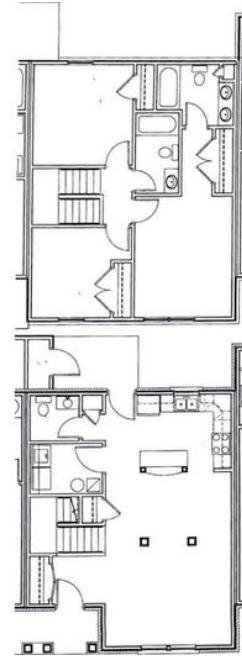

SUN VALLEY TOWNHOMES

FOUR BEDROOM TOWNHOUSE

4 BEDROOM
1612 SQ. FT.
STARTING AT \$700

SUNVALLEYTOWNHOMES.COM

924 SUN VALLEY DRIVE
ANDERSON, IN 46016

OFFICE HOURS - 8AM TO 5PM

PLEASE NOTE THAT RENTAL RATES, AVAILABILITY, DEPOSITS AND SPECIALS ARE SUBJECT TO CHANGE WITHOUT NOTICE AND ARE BASED ON AVAILABILITY. LEASE TERMS VARY AND MINIMUM LEASE TERMS AND OCCUPANCY GUIDELINES MAY APPLY. CONTACT LEASING OFFICE FOR DETAILS.