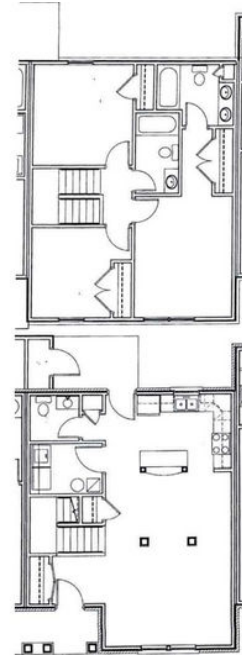

SUN VALLEY TOWNHOMES

THREE BEDROOM TOWNHOUSE

3 BEDROOM
1408 SQ. FT.
STARTING AT \$641

SUNVALLEYTOWNHOMES.COM

924 SUN VALLEY DRIVE
ANDERSON, IN 46016

OFFICE HOURS - 8AM TO 5PM

PLEASE NOTE THAT RENTAL RATES, AVAILABILITY, DEPOSITS AND SPECIALS ARE SUBJECT TO CHANGE WITHOUT NOTICE AND ARE BASED ON AVAILABILITY. LEASE TERMS VARY AND MINIMUM LEASE TERMS AND OCCUPANCY GUIDELINES MAY APPLY. CONTACT LEASING OFFICE FOR DETAILS.