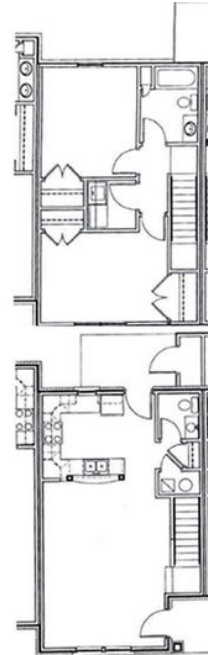

SUN VALLEY TOWNHOMES

TWO BEDROOM TOWNHOUSE

2 BEDROOM
1016 SQ. FT.
STARTING AT \$570

SUNVALLEYTOWNHOMES.COM

924 SUN VALLEY DRIVE
ANDERSON, IN 46016

OFFICE HOURS - 8AM TO 5PM

PLEASE NOTE THAT RENTAL RATES, AVAILABILITY, DEPOSITS AND SPECIALS ARE SUBJECT TO CHANGE WITHOUT NOTICE AND ARE BASED ON AVAILABILITY. LEASE TERMS VARY AND MINIMUM LEASE TERMS AND OCCUPANCY GUIDELINES MAY APPLY. CONTACT LEASING OFFICE FOR DETAILS.