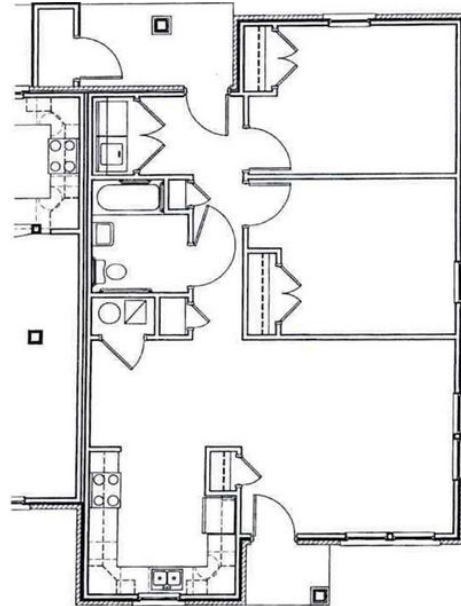

SUN VALLEY TOWNHOMES

TWO BEDROOM FLAT

2 BEDROOM
950 SQ. FT.
STARTING AT \$570

SUNVALLEYTOWNHOMES.COM

924 SUN VALLEY DRIVE
ANDERSON, IN 46016

OFFICE HOURS - 8AM TO 5PM

PLEASE NOTE THAT RENTAL RATES, AVAILABILITY, DEPOSITS AND SPECIALS ARE SUBJECT TO CHANGE WITHOUT NOTICE AND ARE BASED ON AVAILABILITY. LEASE TERMS VARY AND MINIMUM LEASE TERMS AND OCCUPANCY GUIDELINES MAY APPLY. CONTACT LEASING OFFICE FOR DETAILS.